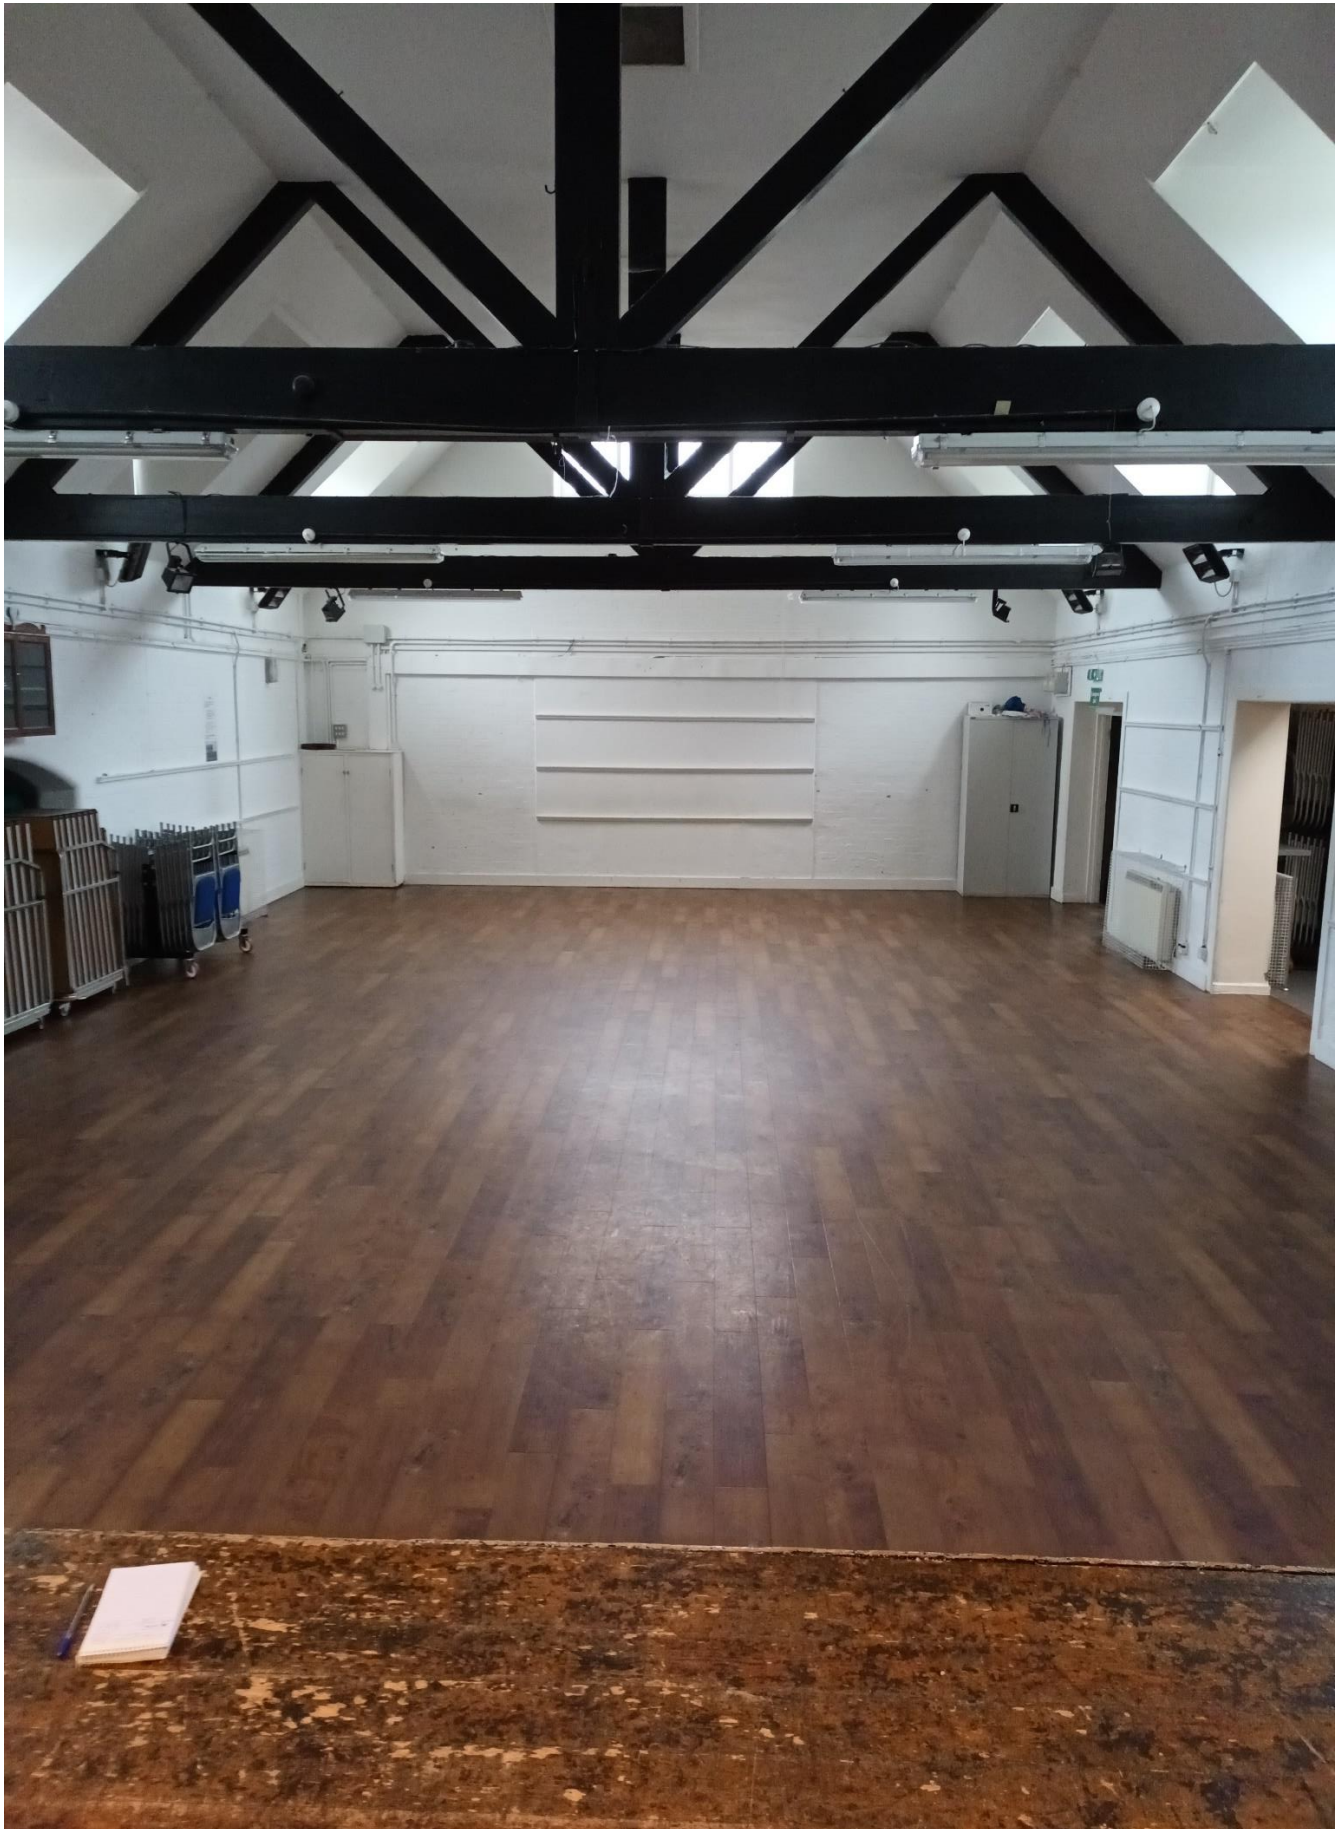

SHILLINGTON VILLAGE HALL STAGE

Width of stage - 4.3 m

Depth of stage – 3.9m

Height of stage – 2.34m

VIEW FROM STAGE into MAIN HALL

Length of hall – 13.2m

Width of hall – 8.3m